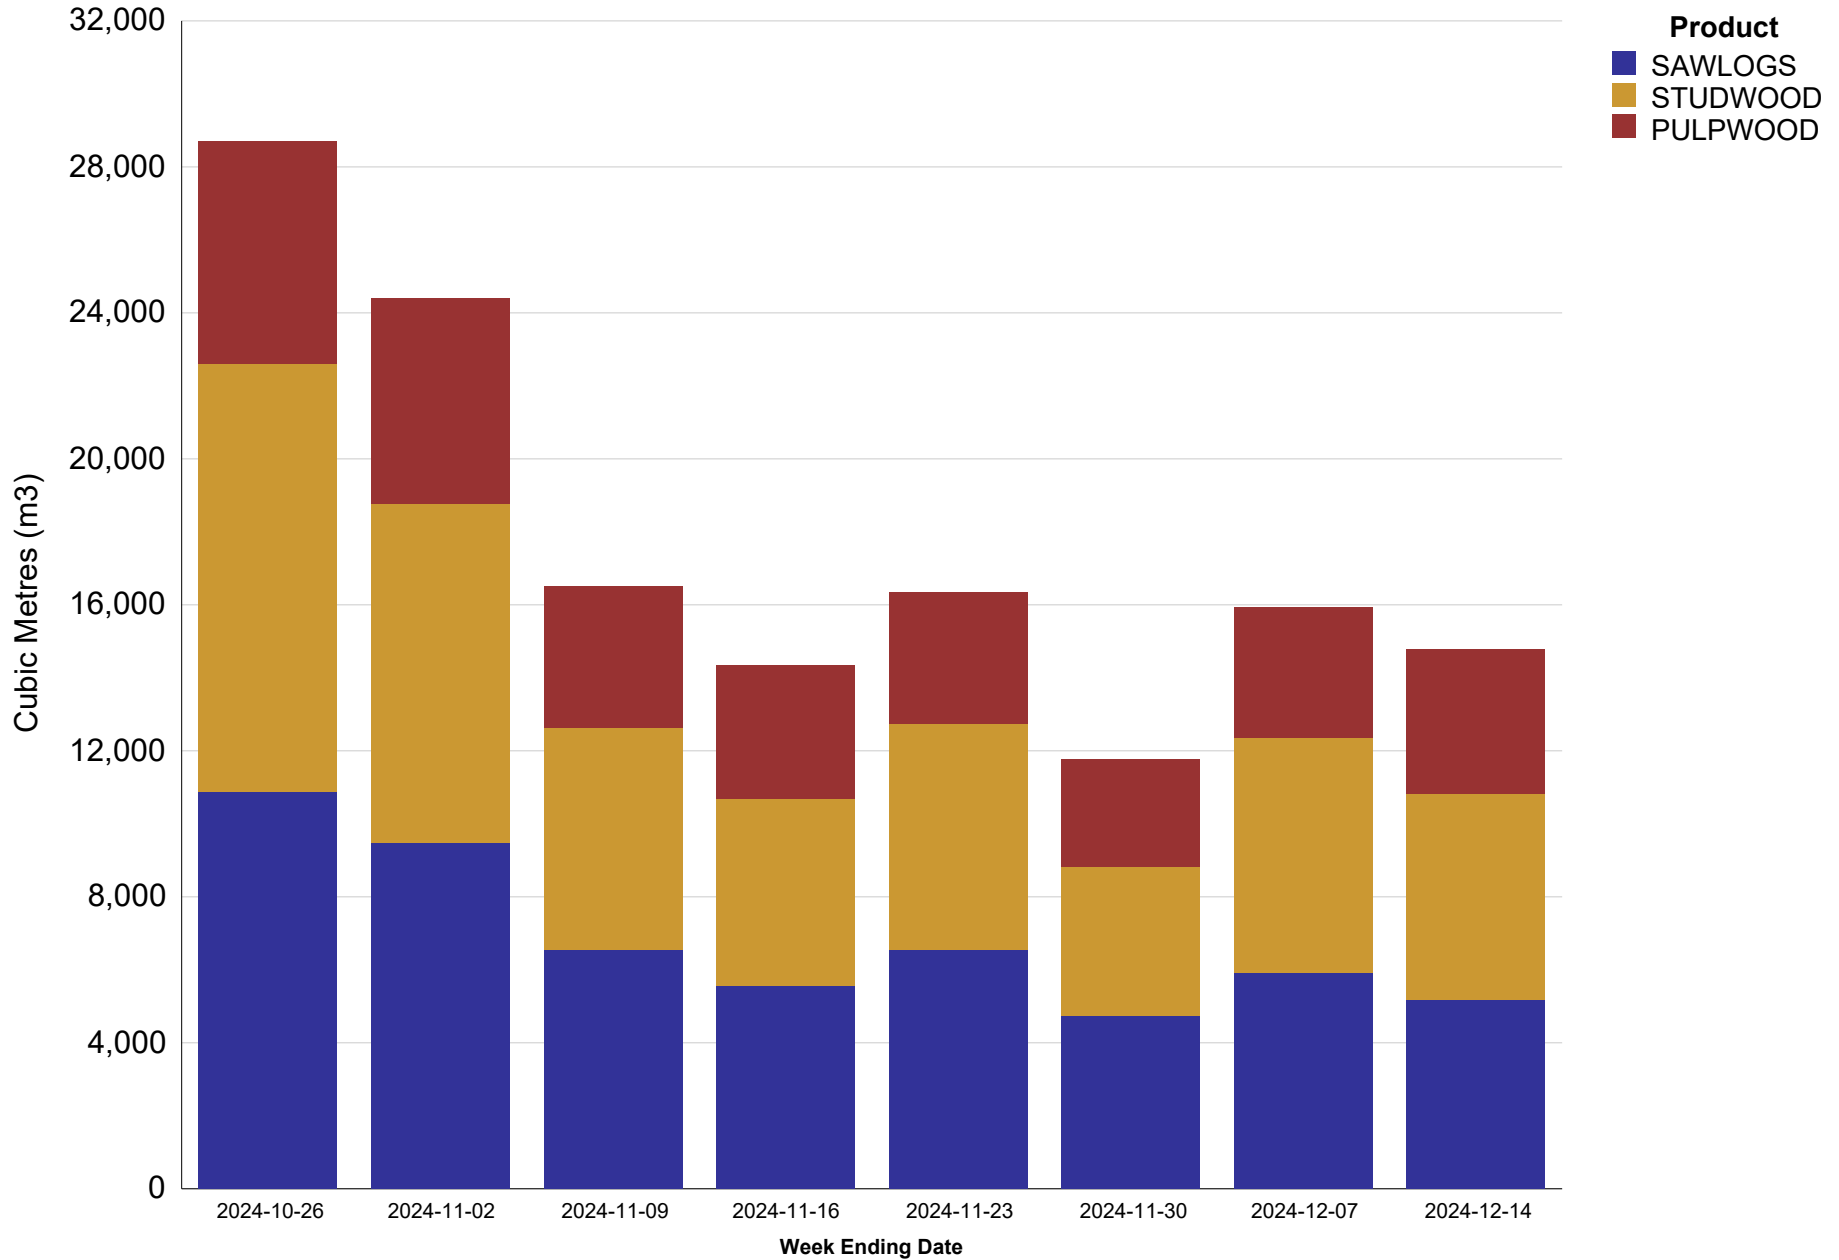

NB Private Wood Delivered to JDI Mills - Past 8 Weeks - VOLUME

NB Private Wood Delivered to JDI Mills - Past 8 Weeks - PRODUCTS

NB Private Wood Delivered to JDI Mills - Past 8 Weeks - VALUE