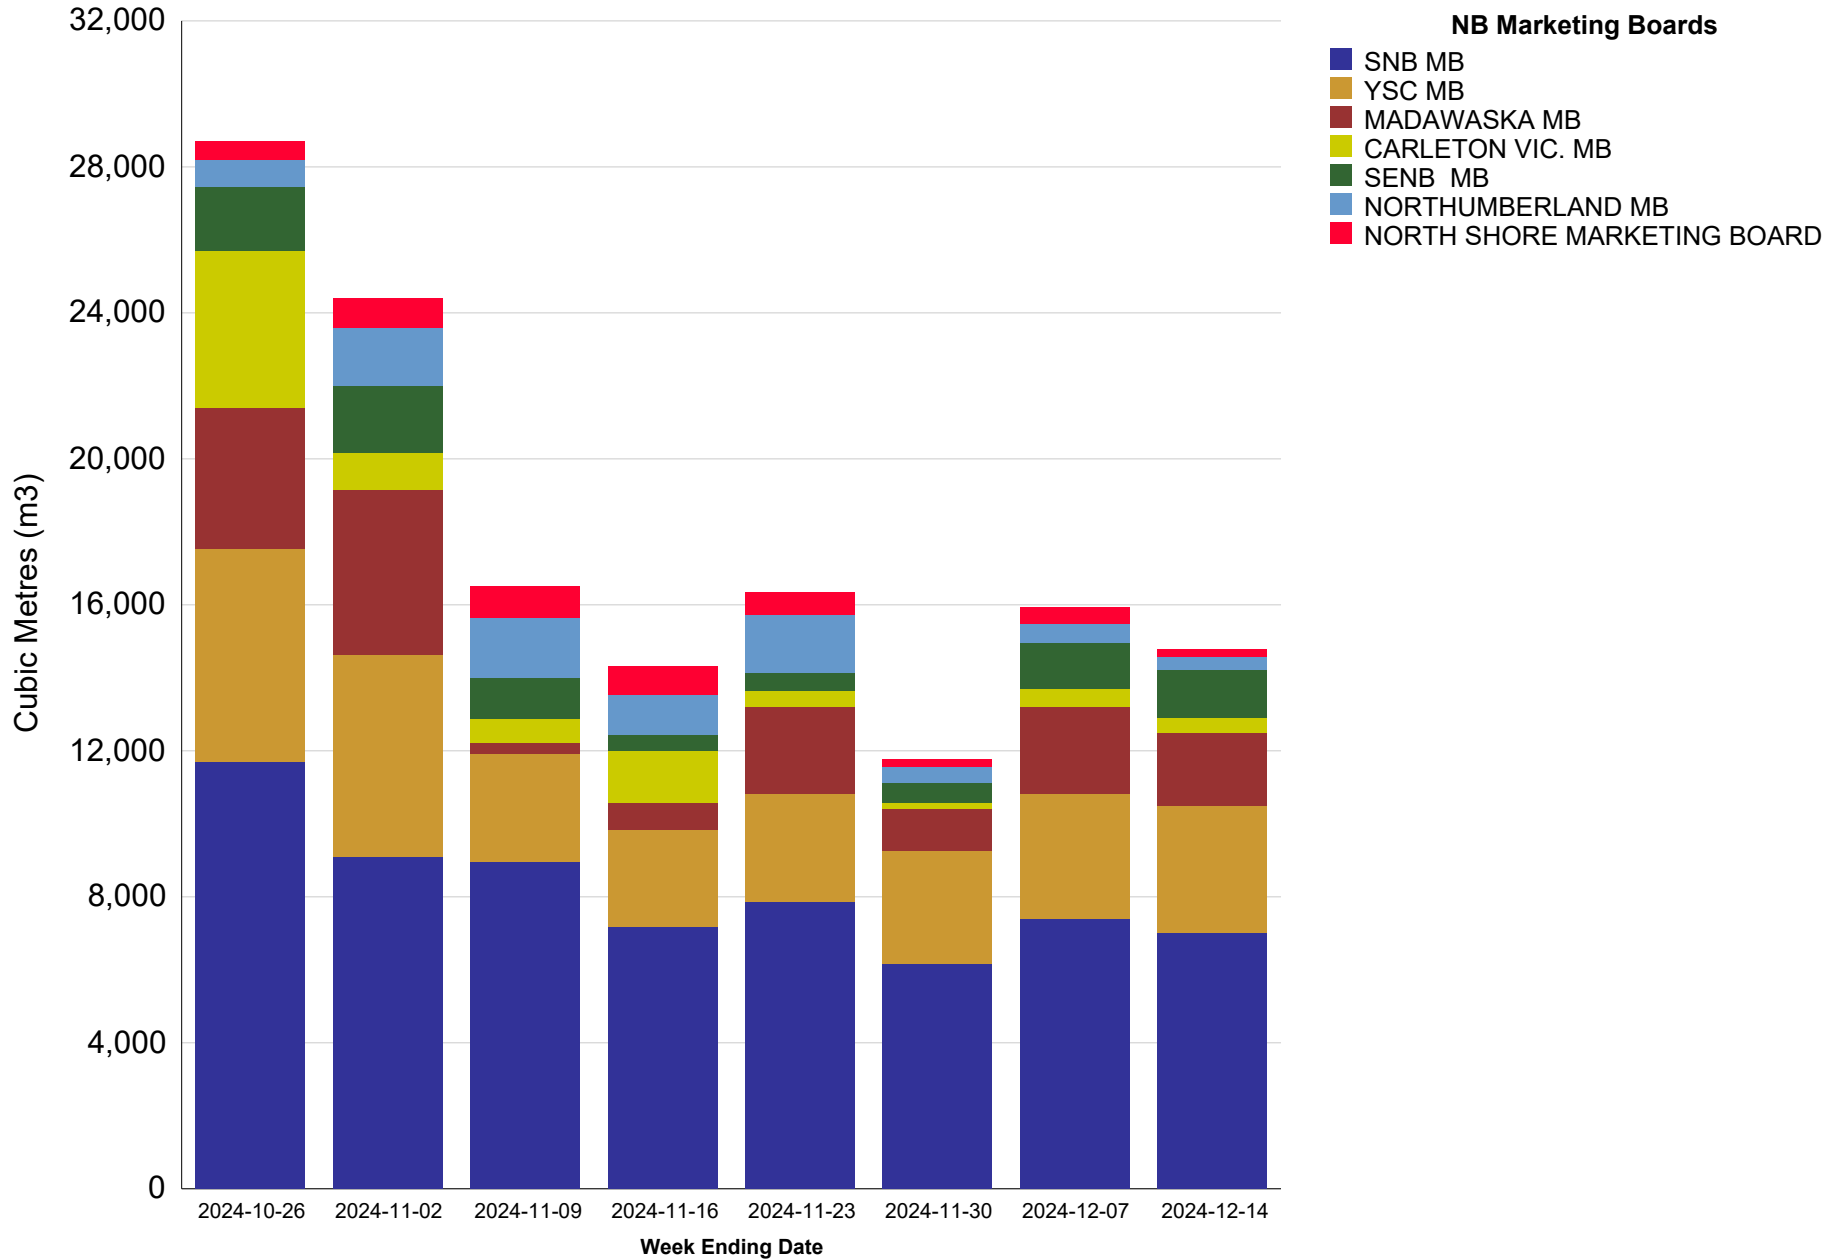

NB Private Wood Delivered to JDI Mills - Past 8 Weeks - VOLUME

NB Private Wood Delivered to JDI Mills - Past 8 Weeks - PRODUCTS

NB Private Wood Delivered to JDI Mills - Past 8 Weeks - VALUE